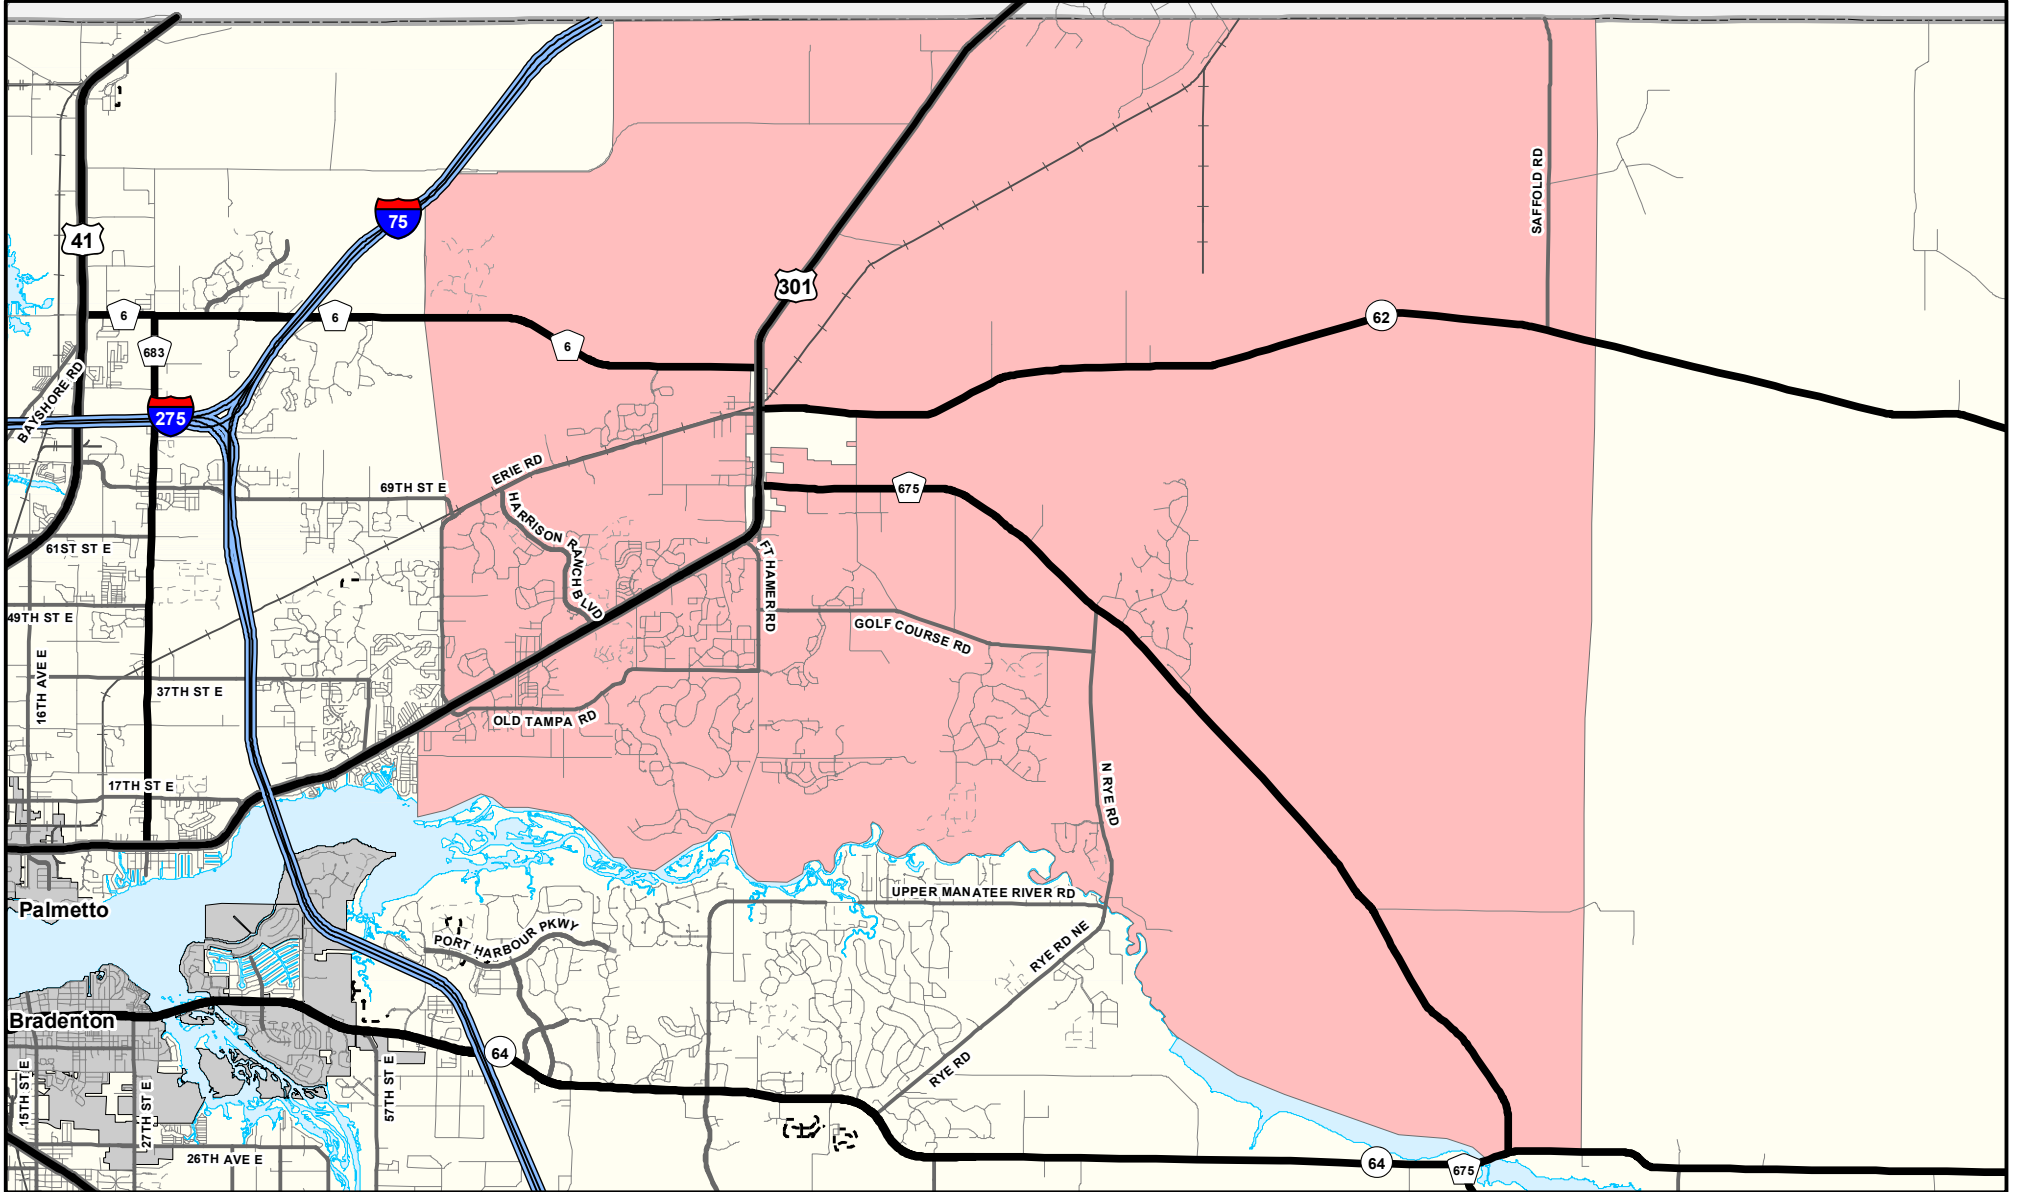

NORTH CENTRAL OVERLAY

Miles